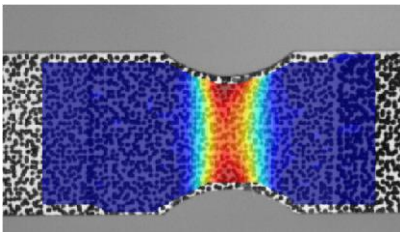

TEMA DIC STEREO UPGRADE

- **New Color Scale.** New colorscale introduced for TEMA T2019, now going from blue, through teal and yellow, to red. This change is served to give a more symmetric visual response, as well as following market standards for color maps.

- **Improved Full Field Velocity and Acceleration Measurements.** Added support for full field velocity and acceleration color maps for DIC. This is now available under the sequence selector for a DIC-field. It will use the Diagram Filter setting as available for any other diagram.
- **Von Mises Strain.** A new Von Mises Strain formulation addition has been added to TEMA DIC, this allows a single value to be used to see the effective strain, which can be plotted in all the available diagrams.

TEMA LIVE TRACKING

Live tracking recording has been added for TEMA Camera Control, this allows images to be tracked live as it comes from the cameras, and allows certain applications to give a direct analysis feedback on the analysis

TEMA ONBOARD 6D

A new 6D package with Multiple Camera 6D and ability to re-orient to handle the vibration-heavy onboard applications. Incorporated with the 3D model functionality, the Onboard 6D module is the add-on for any complex onboard application where accuracy and reliability is of importance.